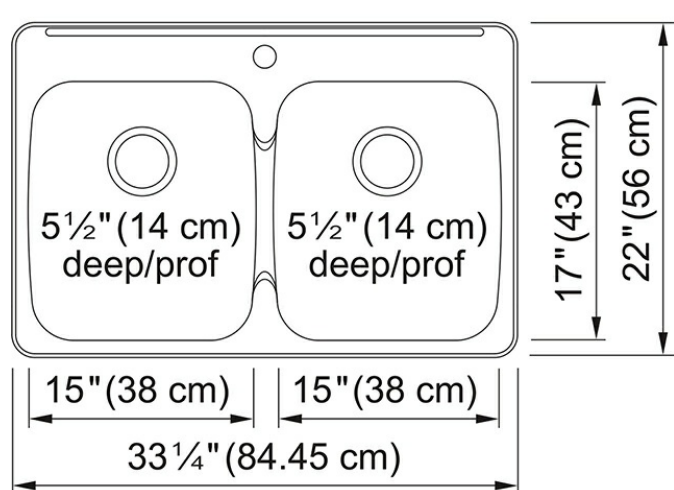

Reginox Collection RDLA3322-55-1N Stainless Steel Reginox Collection 30" Drop In 1-Hole Double Bowl Stainless Steel Kitchen Sink

Reginox ADA sinks deliver functional design for everyone without sacrificing quality or style.

- Accessible Design: 5.5-in bowl depth and rear drain placement create an accessible work area for individuals with limited mobility
- Easy Drop In Installation: EZ Torque™ simplified fastener system allows you to drop and drill your sink into place, securely locking the sink to the countertop.
- High Quality Stainless: 18 Gauge quality stainless steel with exceptional resistance to staining and corrosion.
- Made for Ease: The gentle sloping corners make cleaning a breeze and the smooth stainless steel surface resists staining and helps prevent bacteria growth.

Product Picture

Technical Drawing

Product Dimensions

Length overall	33 1/4"
Width overall	22"
Length of large bowl	15"
Width of large bowl	15"
Depth of large bowl	5 1/2"
Length of small bowl	15"
Width of small bowl	15"
Depth of small bowl	5 1/2"
Minimum Cabinet Size	36"

General Information

Type of Material	18 Gauge Stainless Steel
Number of Bowls	2
Faucet Hole	1
Cut-Out Template	Yes

Article Numbers

FUN#	101.0643.200
------	--------------